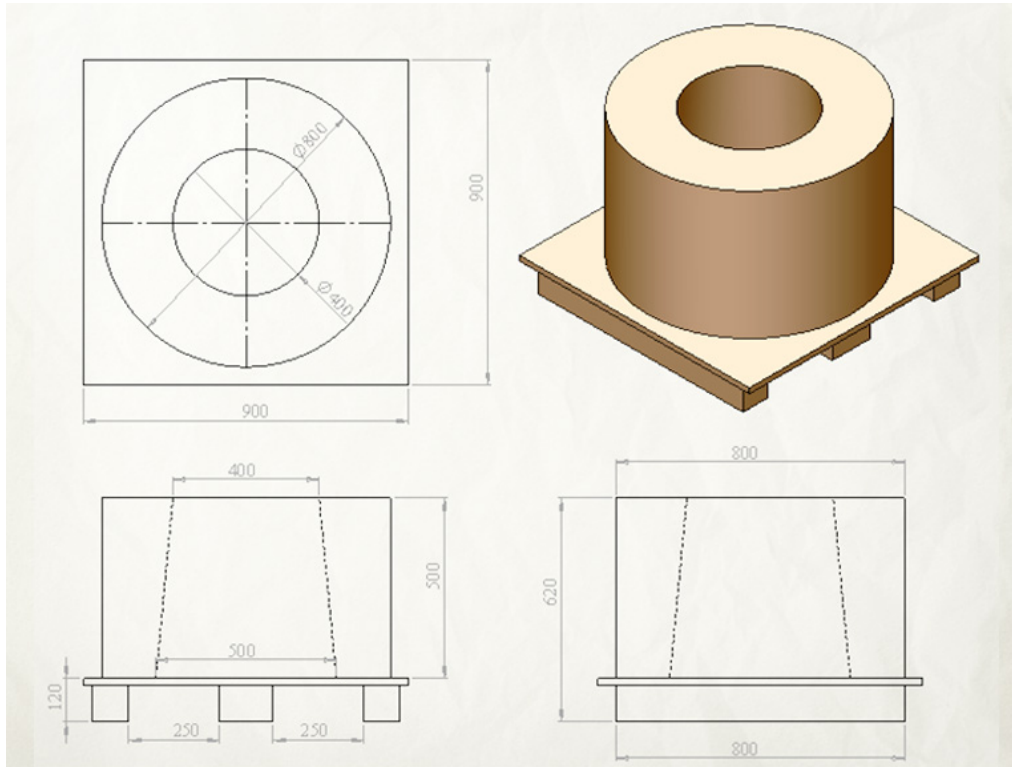

PACKING DRAWING SOUDRONIC WIRE

- Inner Box Size : 650 X 650 X 1,750 mm
Type : 700G / Octagon-SF
- Outer Box Size : 1,120 X 1,120 X 1,750 mm
Type : 700G / Octagon
- Net Weight : Max. 1,800 kg