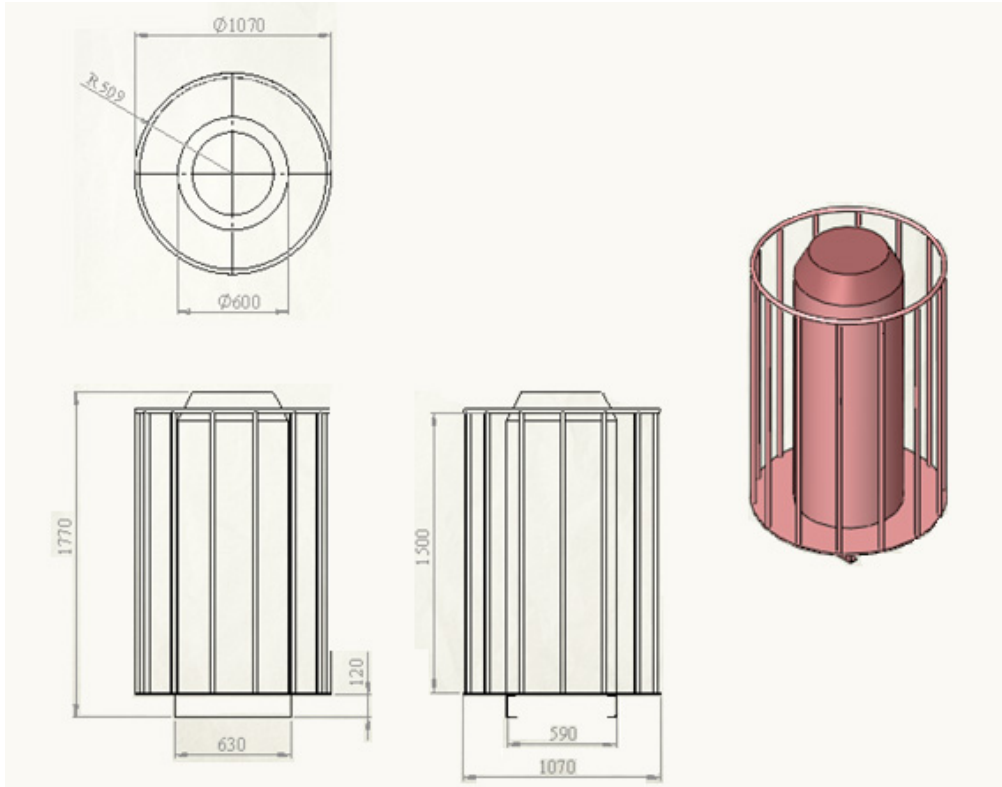

PACKING DRAWING SOUDRONIC WIRE

- Inner Box Size : 650 X 650 X 1,750 mm
Type : 700G / Octagon-SF
- Outer Box Size : 1,120 X 1,120 X 1,750 mm
Type : 700G / Octagon
- Net Weight : Max. 1,800 kg