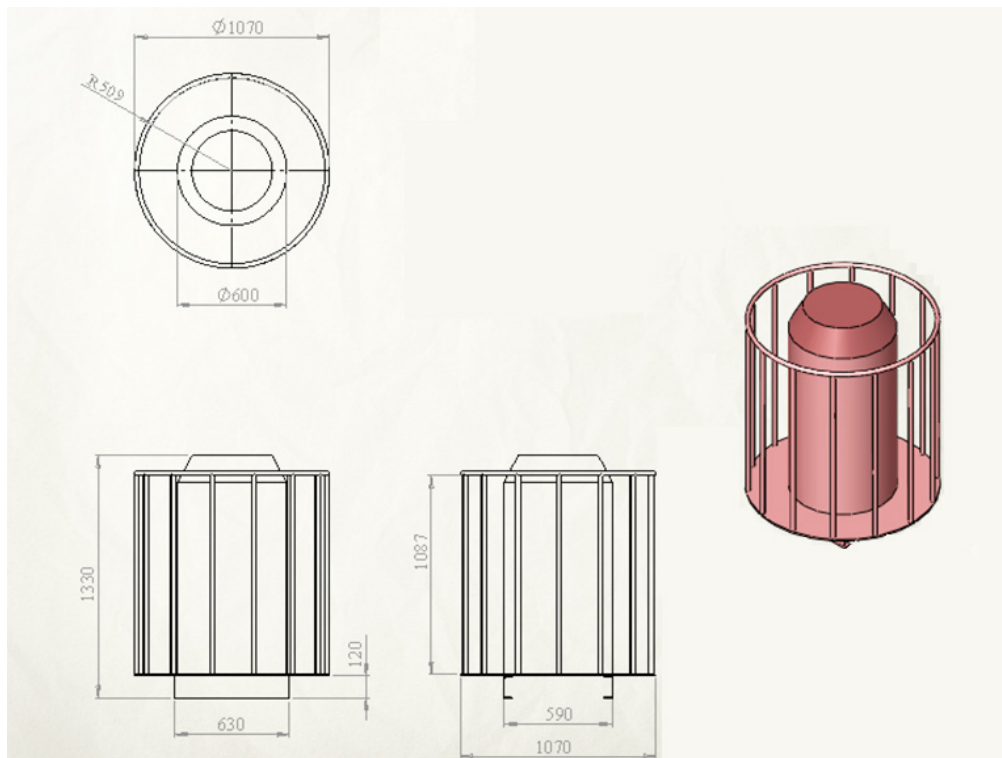

PACKING DRAWING SOUDRONIC WIRE

- Inner Box Size : 650 X 650 X 1,750 mm
Type : 700G / Octagon-SF
- Outer Box Size : 1,120 X 1,120 X 1,750 mm
Type : 700G / Octagon
- Net Weight : Max. 1,800 kg